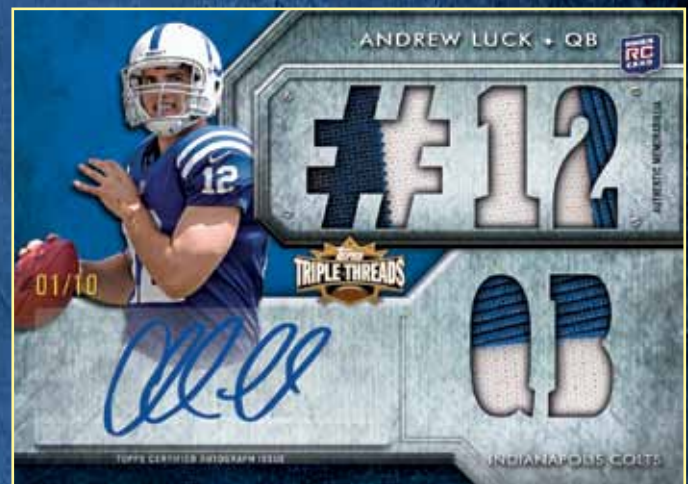

Base Rookie Auto Relic Sapphire Parallel Card