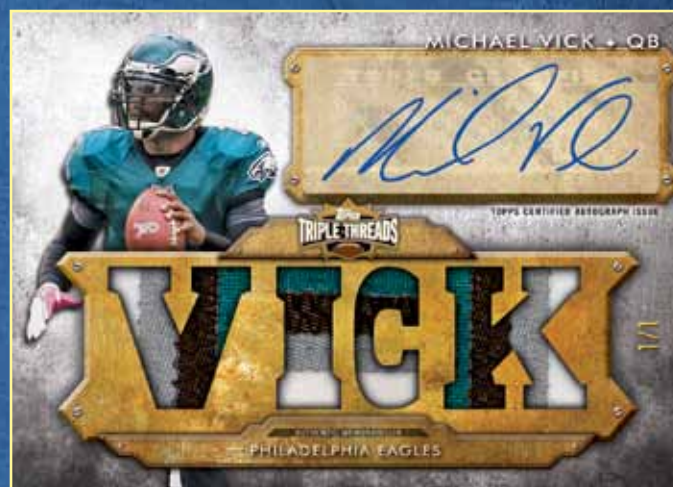

- Sepia Parallel – #’d to 70
- Emerald Parallel – #’d to 50
- Gold Parallel – #’d to 25
- Sapphire **PATCH** Parallel – #’d to 10
- Platinum **PATCH** Parallel – #’d 1 of 1
- Pigskin **PATCH** Parallel – #’d 1 of 1
- “White Whale” **PATCH** Printing Plates – All 1 of 1’s!

Base Rookie Auto Relic Sepia Parallel Card

Base Rookie Auto Relic Sapphire Parallel Card

**Triple Threads Auto Relics** – Up to 40 Veteran/Retired/Rookie subjects featuring 1 autograph and 3 relics per card #’d to 18.

- Gold Parallel – #’d to 9
- Sapphire Parallel – #’d to 3
- Platinum **PATCH** Parallel – #’d 1 of 1
- Pigskin **PATCH** Parallel – #’d 1 of 1
- “White Whale” **PATCH** Printing Plates – All 1 of 1’s!

**Triple Threads Auto Relics Combos** – Up to 15 different cards featuring 3 players, 3 autographs and 3 relics on each card. #’d to 27.

- Emerald Parallel - #’d to 18
- Gold Parallel – #’d to 9
- Sapphire Parallel – #’d to 3
- Platinum **PATCH** Parallel – #’d 1 of 1
- Pigskin **PATCH** Parallel – #’d 1 of 1
- “White Whale” **PATCH** Printing Plates – All 1 of 1’s!