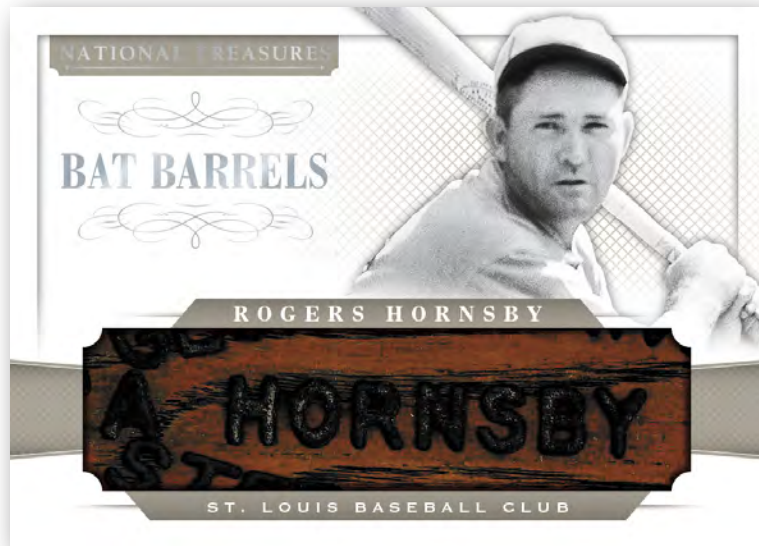

BAT BARRELS

FEATURE AL SIMMONS, BILL DICKEY, BOB MEUSEL, DEREK JETER, HACK WILSON, JIMMIE FOXX, MIKE TROUT, ROBERTO CLEMENTE, ROGER MARIS, ROGERS HORNSBY, TRIS SPEAKER & YASIEL PUIG