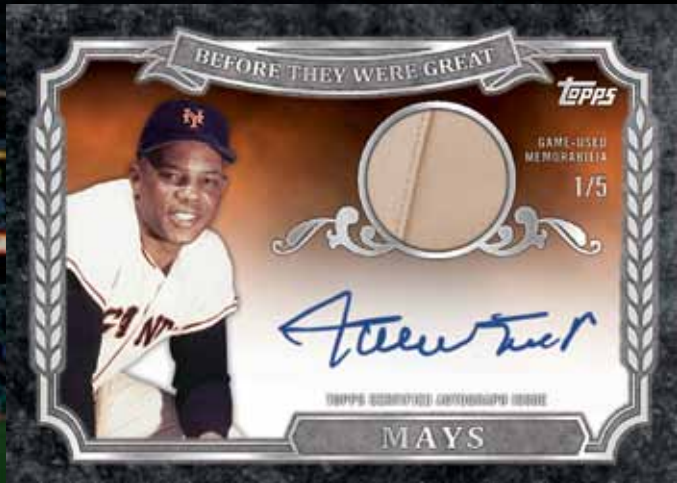

THE FUTURE IS NOW!

TOPPS

2014

SERIES ONE
BASEBALL
MAJOR LEAGUE BASEBALL® CARDS

Before They Were Great Autograph Relic Card