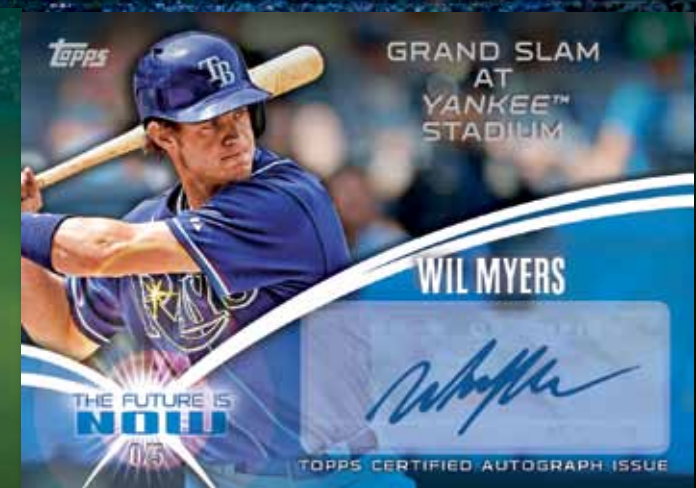

THE FUTURE IS NOW!

TOPPS

2014

SERIES ONE
BASEBALL
MAJOR LEAGUE BASEBALL® CARDS

Trajectory Autographed Card

AUTOGRAPHED CARDS

- **Trajectory Autographs** Autograph cards illustrating the player's progression from his rookie season to now.
- **The Future Is Now Autographs** (30) *Numbered to 25.*
- **Upper Class Autographs** (25) *Numbered to 50.*
- **Topps All Rookie Cup Team Autographs** (5) *Numbered to 50.*
- **Before They Were Great Autographs** (15) *Numbered to 10.* Signed On-card!
HOBBY & HOBBY JUMBO ONLY
- **1989 Topps Minis Die-Cut Autographs** (10) On-card! *Numbered to 10.*
- **World Series® Champion Autographs** (5) Featuring members of the 2013 *World Series®* Champions with an autograph. *Sequentially #'d to 50.*
- **Postseason Performance Autographs** (10) Featuring other standout performers from the 2013 Postseason with an autograph. *Sequentially #'d to 50.*

The Future Is Now Autographed Card

THE FUTURE IS NOW!

TOPPS

2014

SERIES ONE

BASEBALL

MAJOR LEAGUE BASEBALL® CARDS

Trajectory Relic Card