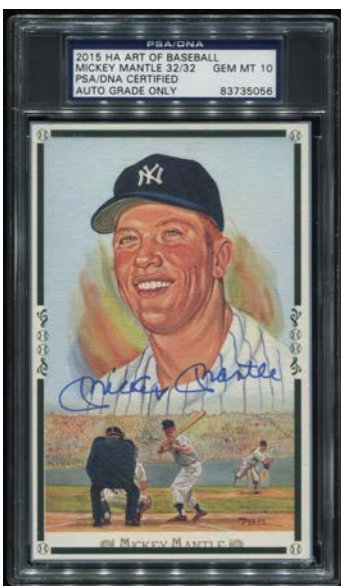

- (1) PSA/DNA authenticated Hall of Famer autographed Art Card per box
- (12) boxes per case - Each case will contain (1) Group A player and either another Group A or a Group B player
- All signatures are graded
- Key Players include Mickey Mantle, Sandy Koufax, Ted Williams, Joe DiMaggio, Hank Greenberg, Richie Ashburn and Roy Campanella
- The set contains (88) total cards with (70) cards in the regular set and (18) Short Prints
- There is a PSA/DNA Set Registry
- **HOT CASES** will contain ALL PSA 10 graded signatures

GROUP A Players are Mantle, DiMaggio, Williams, Koufax, Aaron, Mays, Ashburn, Greenberg & Campanella

GROUP B players include the remaining SP cards as well as Stan Musial and Carl Yastrzemski

There are only (140) 12-box cases
Orders must be received by:
January 8, 2015

*Those who do try to put the set together will be rewarded at the 2015 National Convention with prizes for the **TOP 5** sets - the prizes include signed **PROMO 1/1** Art of Baseball cards (same format as the regular cards but with a special title on the PSA tag). The five prizes are - in order - Kirby Puckett, Hank Greenberg, Burleigh Grimes, Larry Dody and Ted Lyons. More details to follow on our website, Facebook & Twitter accounts.*