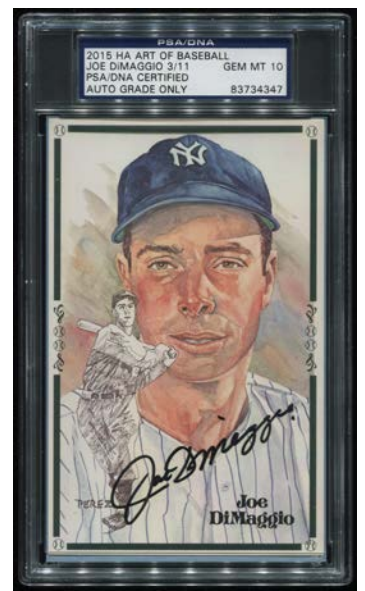

- (1) PSA/DNA authenticated Hall of Famer autographed Art Card per box
- (12) boxes per case - Each case will contain (1) Group A player and either another Group A or a Group B player
- All signatures are graded
- Key Players include Mickey Mantle, Sandy Koufax, Ted Williams, Joe DiMaggio, Hank Greenberg, Richie Ashburn and Roy Campanella
- The set contains (88) total cards with (70) cards in the regular set and (18) Short Prints
- There is a PSA/DNA Set Registry
- **HOT CASES** will contain ALL PSA 10 graded signatures

GROUP A Players are Mantle, DiMaggio, Williams, Koufax, Aaron, Mays, Ashburn, Greenberg & Campanella

GROUP B players include the remaining SP cards as well as Stan Musial and Carl Yastrzemski

There are only (140) 12-box cases
Orders must be received by:
January 8, 2015

*Those who do try to put the set together will be rewarded at the 2015 National Convention with prizes for the **TOP 5** sets - the prizes include signed **PROMO 1/1** Art of Baseball cards (same format as the regular cards but with a special title on the PSA tag). The five prizes are - in order - Kirby Puckett, Hank Greenberg, Burleigh Grimes, Larry Dody and Ted Lyons. More details to follow on our website, Facebook & Twitter accounts.*