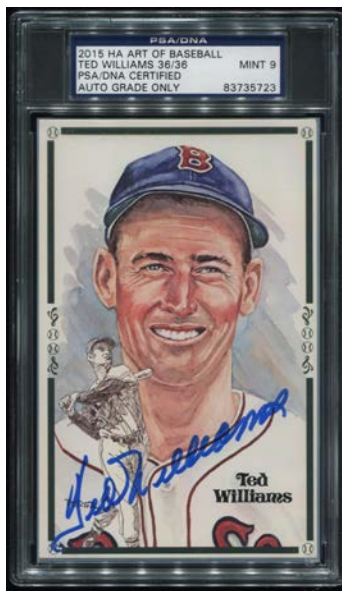

- (1) PSA/DNA authenticated Hall of Famer autographed Art Card per box
- (12) boxes per case - Each case will contain (1) Group A player and either another Group A or a Group B player
- All signatures are graded
- Key Players include Mickey Mantle, Sandy Koufax, Ted Williams, Joe DiMaggio, Hank Greenberg, Richie Ashburn and Roy Campanella
- The set contains (88) total cards with (70) cards in the regular set and (18) Short Prints
- There is a PSA/DNA Set Registry
- **HOT CASES** will contain ALL PSA 10 graded signatures

GROUP A Players are Mantle, DiMaggio, Williams, Koufax, Aaron, Mays, Ashburn, Greenberg & Campanella

GROUP B players include the remaining SP cards as well as Stan Musial and Carl Yastrzemski

There are only (140) 12-box cases
Orders must be received by:
January 8, 2015

*Those who do try to put the set together will be rewarded at the 2015 National Convention with prizes for the **TOP 5** sets - the prizes include signed **PROMO 1/1** Art of Baseball cards (same format as the regular cards but with a special title on the PSA tag). The five prizes are - in order - Kirby Puckett, Hank Greenberg, Burleigh Grimes, Larry Dody and Ted Lyons. More details to follow on our website, Facebook & Twitter accounts.*