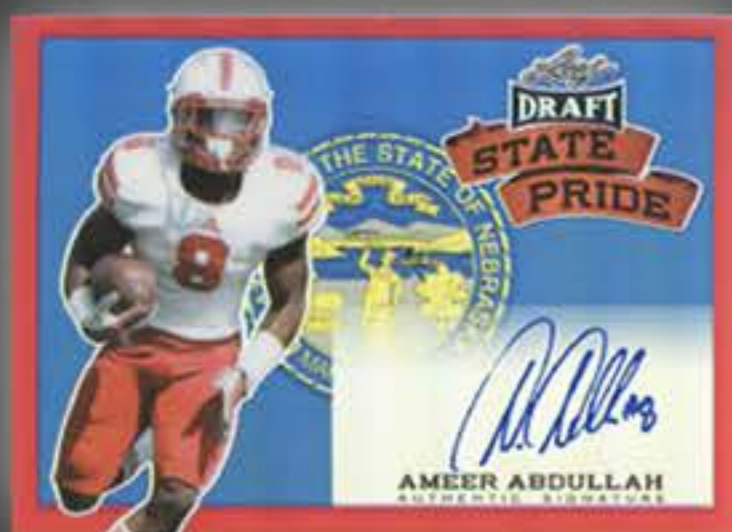

Order Deadline 2/16/2015
Product releases March 2015

15 Boxes per Case
4 Autographed cards per box