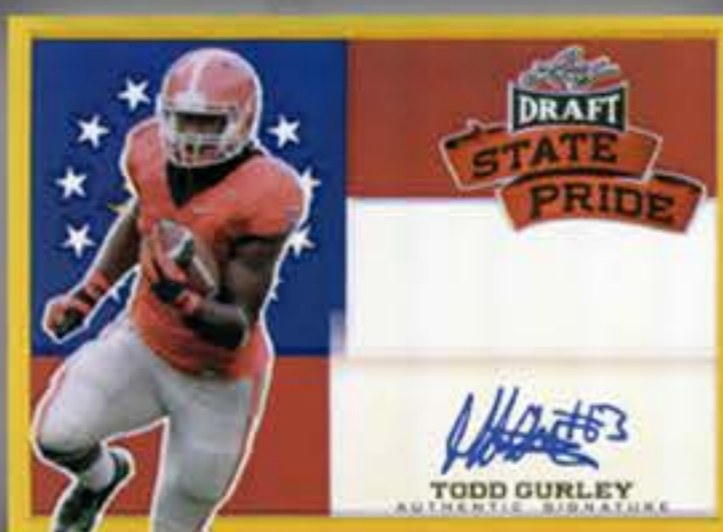

Order Deadline 2/16/2015
Product releases March 2015

15 Boxes per Case
4 Autographed cards per box