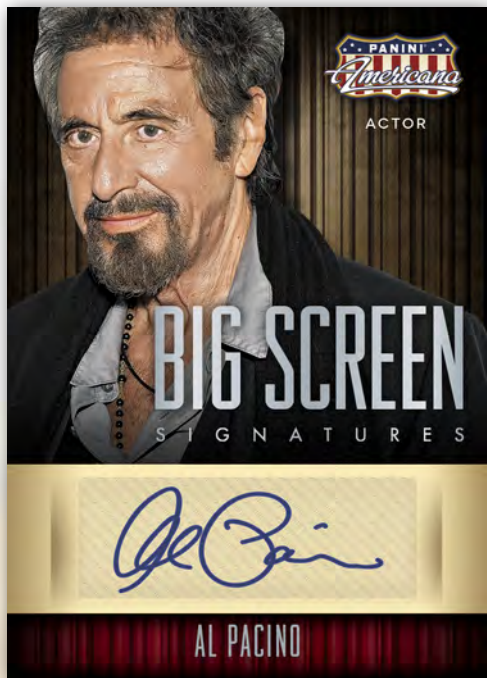

H O B B Y T R A D I N G C A R D S E T

© 2015 Panini America, Inc. Printed in the USA.

BIG SCREEN SIGNATURES

BIG SCREEN SIGNATURES AND BIG SCREEN COMBOS SIGNATURES CARDS SHOWCASE SOME OF THE BIGGEST MOVIE STARS.

SIGNATURES

FIND AUTOGRAPHS FROM SOME OF THE MOST NOTABLE AND INFLUENTIAL PERSONALITIES IN POP CULTURE SUCH AS AL PACINO, SYLVESTER STALLONE, PAULA ABDUL, BRADLEY COOPER, KELLY ROWLAND, KEVIN HART AND MANY MORE, WITH BLUE (SEQUENTIALLY NUMBERED TO 49), GREEN (SEQUENTIALLY NUMBERED TO 25), AND BLACK (1-OF-1) PARALLELS.

ON THE TUBE

BELOVED TELEVISION PERSONALITIES FROM THE PAST AND PRESENT ARE SHOWCASED IN ON THE TUBE, WHICH HAVE SIGNATURE AND MEMORABILIA VARIATIONS.

FREEZE FRAME

FREEZE FRAME PROVIDES A UNIQUE LOOK AT YOUR FAVORITE STARS WITH A MANUFACTURED FILM PIECE EMBEDDED IN THE CARD.