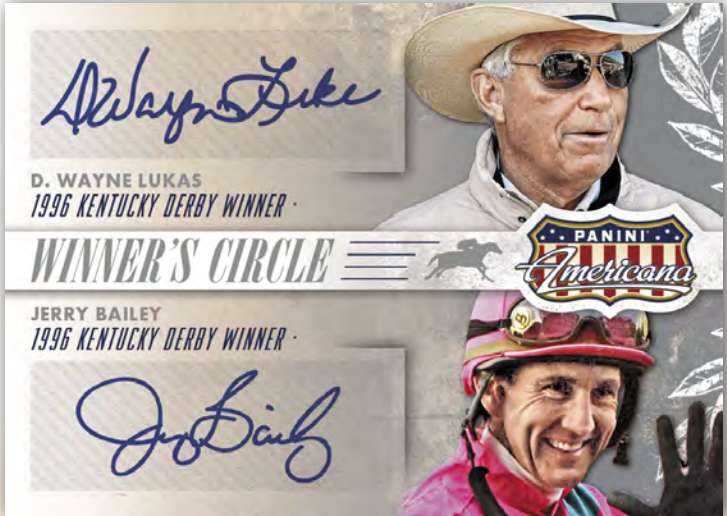

SIGNATURES

FIND AUTOGRAPHS FROM SOME OF THE MOST NOTABLE AND INFLUENTIAL PERSONALITIES IN POP CULTURE SUCH AS AL PACINO, SYLVESTER STALLONE, PAULA ABDUL, BRADLEY COOPER, KELLY ROWLAND, KEVIN HART AND MANY MORE, WITH BLUE (SEQUENTIALLY NUMBERED TO 49), GREEN (SEQUENTIALLY NUMBERED TO 25), AND BLACK (1-OF-1) PARALLELS.

ON THE TUBE

BELOVED TELEVISION PERSONALITIES FROM THE PAST AND PRESENT ARE SHOWCASED IN ON THE TUBE, WHICH HAVE SIGNATURE AND MEMORABILIA VARIATIONS.

FREEZE FRAME

FREEZE FRAME PROVIDES A UNIQUE LOOK AT YOUR FAVORITE STARS WITH A MANUFACTURED FILM PIECE EMBEDDED IN THE CARD.

CO-STARS MATERIALS

CO-STARS MATERIALS AND TRIPLE CO-STARS MATERIALS CARDS FEATURE MEMORABILIA FROM CAST MEMBERS OF THE SAME TELEVISION SHOW OR MOVIE.

JUMBO PRIME MATERIALS

FIND OVERSIZED JUMBO SWATCH CARDS (OR MULTI-SWATCH CARDS) OF SYLVESTER STALLONE, HOPE SOLO, KEVIN HART, D. B. SWEENEY, ROGER MOORE, VANILLA ICE, AND MORE!

WINNER'S CIRCLE

CAPTURING THE "SPORT OF KINGS," LOOK FOR AUTOGRAPHS AND MEMORABILIA FROM HORSE RACING'S BEST AND BRIGHTEST JOCKEYS AND TRAINERS, INCLUDING CALVIN BOREL, MIKE SMITH, GARY STEVENS, PAT DAY, JERRY BAILEY, TODD PLETCHER, BOB BAFFERT AND D. WAYNE LUKAS.