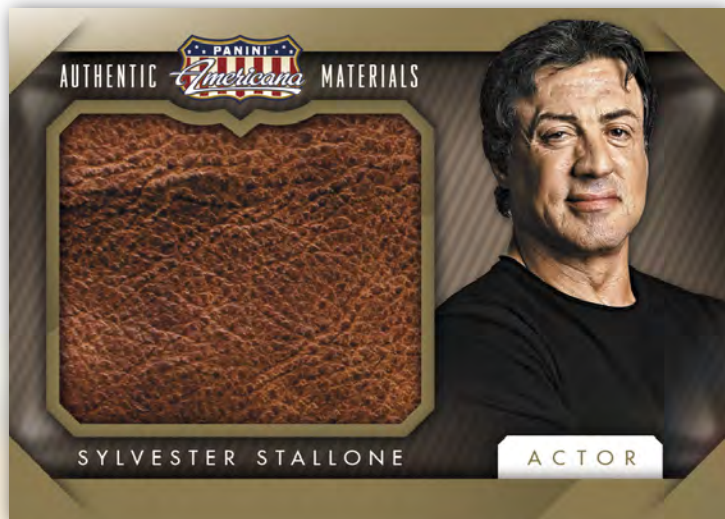

SIGNATURES

FIND AUTOGRAPHS FROM SOME OF THE MOST NOTABLE AND INFLUENTIAL PERSONALITIES IN POP CULTURE SUCH AS AL PACINO, SYLVESTER STALLONE, PAULA ABDUL, BRADLEY COOPER, KELLY ROWLAND, KEVIN HART AND MANY MORE, WITH BLUE (SEQUENTIALLY NUMBERED TO 49), GREEN (SEQUENTIALLY NUMBERED TO 25), AND BLACK (1-OF-1) PARALLELS.

ON THE TUBE

BELOVED TELEVISION PERSONALITIES FROM THE PAST AND PRESENT ARE SHOWCASED IN ON THE TUBE, WHICH HAVE SIGNATURE AND MEMORABILIA VARIATIONS.

FREEZE FRAME

FREEZE FRAME PROVIDES A UNIQUE LOOK AT YOUR FAVORITE STARS WITH A MANUFACTURED FILM PIECE EMBEDDED IN THE CARD.

CO-STARS MATERIALS

CO-STARS MATERIALS AND TRIPLE CO-STARS MATERIALS CARDS FEATURE MEMORABILIA FROM CAST MEMBERS OF THE SAME TELEVISION SHOW OR MOVIE.

JUMBO PRIME MATERIALS

FIND OVERSIZED JUMBO SWATCH CARDS (OR MULTI-SWATCH CARDS) OF SYLVESTER STALLONE, HOPE SOLO, KEVIN HART, D. B. SWEENEY, ROGER MOORE, VANILLA ICE, AND MORE!

SILVER SCREEN JUMBO MATERIALS

CARDS THAT FEATURE AUTHENTIC MEMORABILIA WORN BY FAMOUS MOVIE STARS OF THE PAST SUCH AS AVA GARDNER, BETTE DAVIS, BELA LUGOSI, JIMMY STEWART AND MORE - WITH MULTI-SWATCH VARIATIONS.