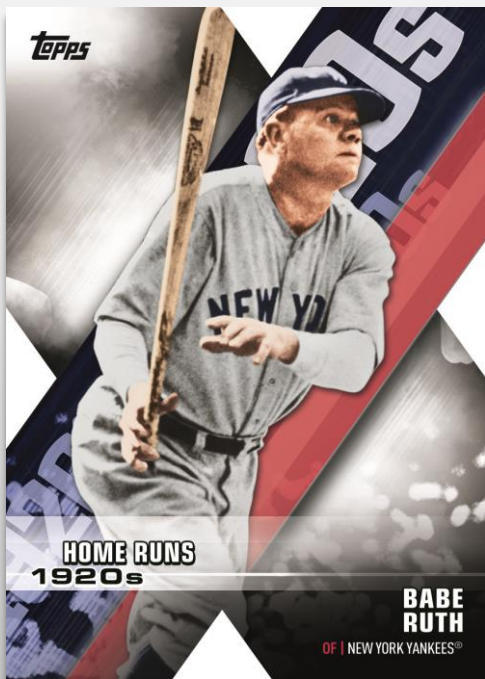

TOPPS

2020

BASEBALL SERIES ONE

INSERT CARDS CONTINUED

Decade of Dominance Die Cut

NEW! Decade's Next

Highlighting each team's brightest young star or rookie, who is destined for greatness.

- **Blue Parallel** – Limited.
- **Black Parallel** – #'d to 299.
- **Gold Parallel** – #'d to 50.
- **Red Parallel** – #'d to 10.
- **Platinum Parallel** – #'d 1-of-1.
- **Autograph Parallel** - #d to 25 or less.

NEW! Decade of Dominance Die Cuts

Featuring players who dominated a particular era on the die cut shape of a X.

- **Blue Parallel** – Limited.
- **Black Parallel** – #'d to 299.
- **Gold Parallel** – #'d to 50.
- **Red Parallel** – #'d to 10.
- **Platinum Parallel** – #'d 1-of-1.
- **Autograph Parallel** - #d to 25 or less.

NEW! 1985 Topps Baseball

Topps celebrates the 35th Anniversary of the 1985 Baseball set. Subjects will include rookies, veterans and retired players. Cards will have a special 35th Anniversary logo.

- **Blue Parallel** – Limited.
- **Black Parallel** – #'d to 299.
- **Gold Parallel** – #'d to 50.
- **Red Parallel** – #'d to 10.
- **Platinum Parallel** – #'d 1-of-1.

IN STORES FEBRUARY 2020