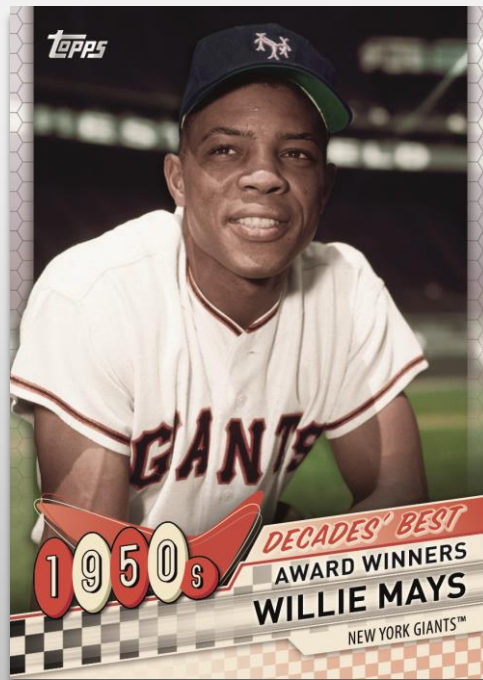

IN STORES FEBRUARY 2020

2020

BASEBALL SERIES ONE

INSERT CARDS

Decades' Best Insert Cards

NEW! Decades' Best

Featuring unique designs celebrating 7 decades between the 1950 & 2010s. Each decade will feature top 10 lists of the Best Teams, Best Hitters, Best Pitchers, and Award Winners.

NEW! Topps Choice

The favorite base card designs over the course of 7 decades between the 1950 & 2010s, voted by fans. Cards will feature current and legendary superstars in throwback designs

- **Blue Parallel** – Limited.
- **Black Parallel** – #'d to 299.
- **Gold Parallel** – #'d to 50.
- **Red Parallel** – #'d to 10.
- **Platinum Parallel** – #'d 1-of-1.
- **Autograph Parallel** - #d to 25 or less.