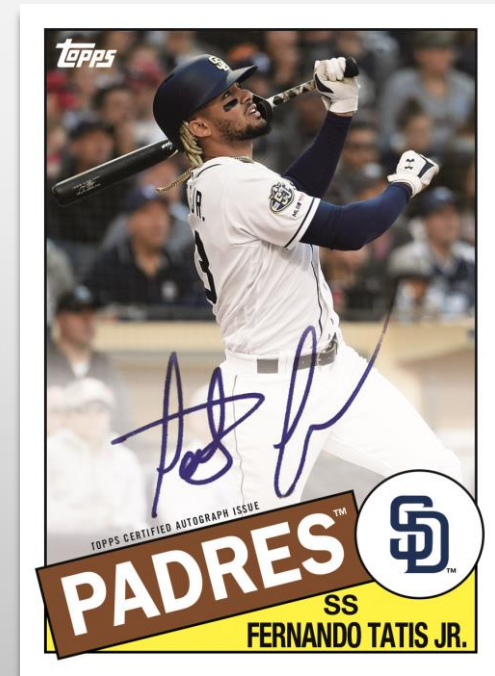

TOPPS

2020

BASEBALL SERIES ONE

AUTOGRAPH CARDS CONTINUED

NEW! 1985 Topps Baseball Autograph Cards

Topps celebrates the 35th Anniversary of the 1985 set. Players will include rookies, veterans and retired players.

- **Black Parallel** – #’d to 199.
- **Gold Parallel** – #’d to 50.
- **Red Parallel** – #’d to 25. **HOBBY EXCLUSIVE**
- **Platinum Parallel** – #’d 1-of-1. **HOBBY/HOBBY JUMBO ONLY**

1985 Topps Baseball Autograph Cards

IN STORES FEBRUARY 2020