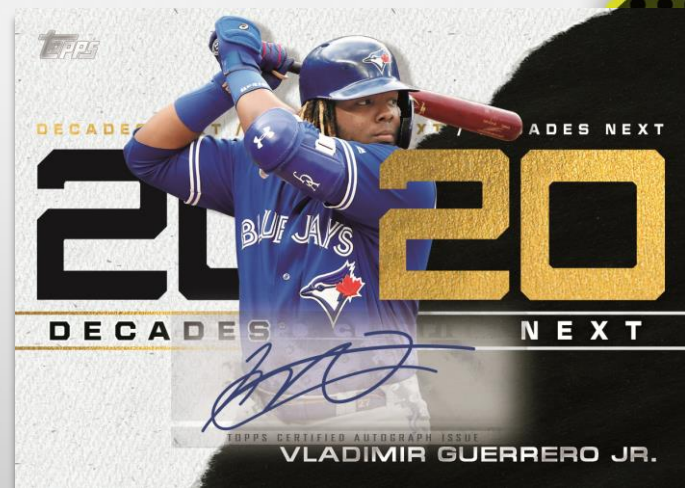

2020

BASEBALL SERIES ONE

2020 TOPPS SERIES 1 BASEBALL LAUNCHES WITH AN AMAZING FAN AND COLLECTOR EXPERIENCE!

2020 TOPPS

CELEBRATION OF THE DECADES

YOU HAVE WON A UNIQUE TOPPS EXPERIENCE

THIS TICKET ALLOWS THE HOLDER, PLUS ONE (1) GUEST A UNIQUE COLLECTOR AND FAN EXPERIENCE INCLUDING A MEET-AND-GREET WITH VARIOUS *MLB*® PLAYERS FROM THROUGHOUT THE DECADES, EXCLUSIVE TRADING CARDS, AND MORE IN LATE FALL OF 2020.

25 SPECIAL TICKETS WILL BE PLACED INTO PACKS OF SERIES 1 2020. WINNERS WILL BE INVITED TO AN EXCLUSIVE EXPERIENTIAL EVENT THAT WILL BE TALKED ABOUT FOR DECADES!

**subject to change*

2020 **TOPPS** BASEBALL SERIES ONE

HOBBY

Baseball Stars Dual Autograph Card

Base Card

Decade's Next Insert Card
Autograph Parallel

The 2020 season will officially begin with the launch of Topps Baseball Series 1!

Look for all-new inserts, autographs and relics with additional parallels throughout this iconic release.