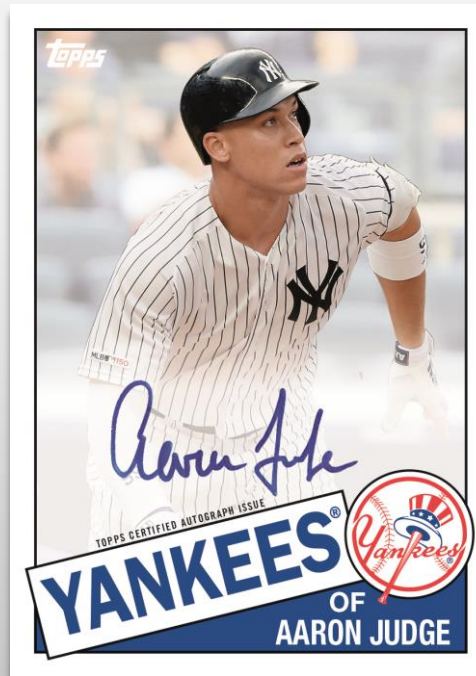

TOPPS

2020

BASEBALL SERIES ONE

AUTOGRAPH CARDS CONTINUED

NEW! 1985 Topps Baseball Autograph Cards

Topps celebrates the 35th Anniversary of the 1985 set. Players will include rookies, veterans and retired players.

- **Black Parallel** – #’d to 199.
- **Gold Parallel** – #’d to 50.
- **Red Parallel** – #’d to 25. **HOBBY EXCLUSIVE**
- **Platinum Parallel** – #’d 1-of-1. **HOBBY/HOBBY JUMBO ONLY**

1985 Topps Baseball Autograph Cards

IN STORES FEBRUARY 2020