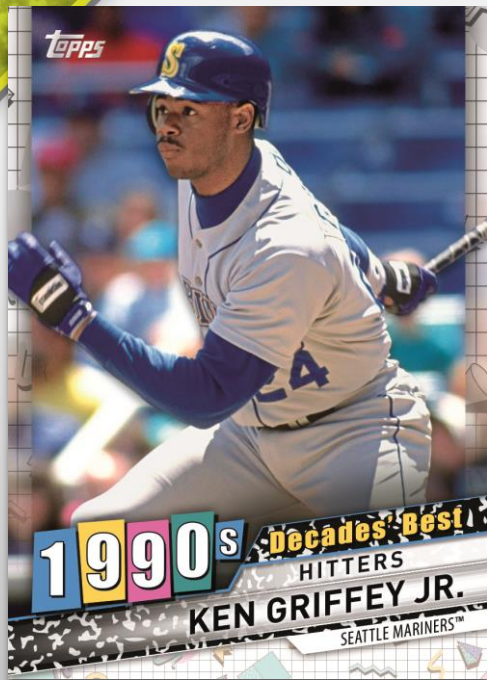

Decades' Best Insert Cards