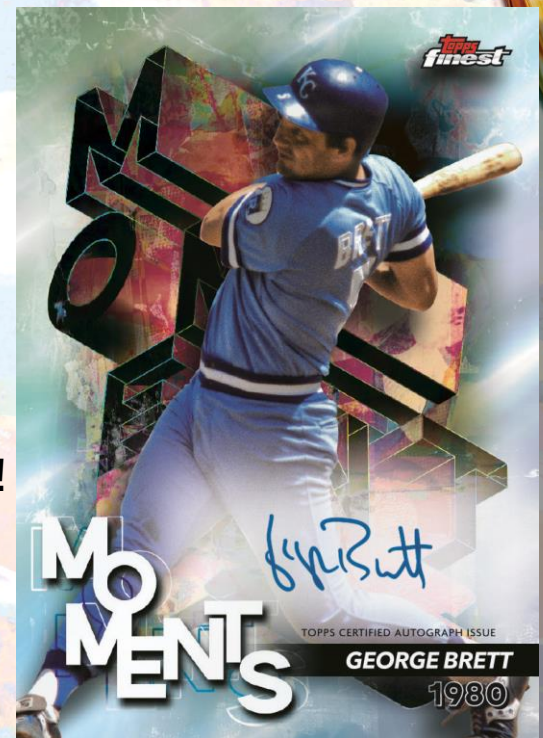

Finest Moments Autograph