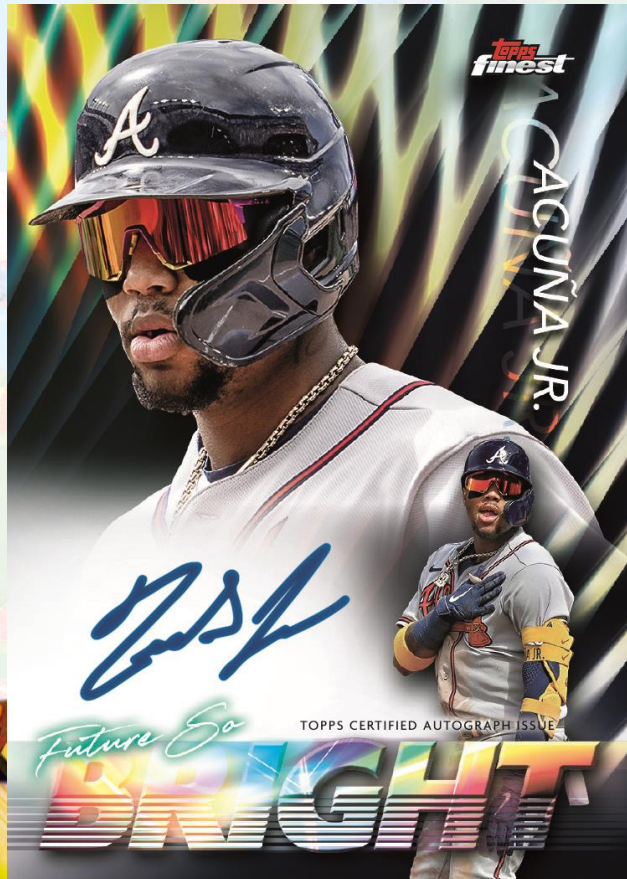

2024 TOPPS FINEST BASEBALL

AUTOGRAPHS

Future So Bright Autograph Variation – Black Refractor

Finest Moments Autographs

- Gold Refractor - #’d to 50
- Orange Refractor - #’d to 25
- Black Refractor - #’d to 10
- Red Lava Refractor - #’d to 5
- SuperFractor Parallel - #’d 1-of-1

1993 Finest Prototype Autograph Variation

- Orange Refractor - #’d to 25
- Black Refractor - #’d to 10
- Red Refractor - #’d to 5
- SuperFractor - #’d 1-of-1

Future So Bright Autograph Variation - #’d to 50

- Orange Refractor - #’d to 25
- Black Refractor - #’d to 10
- Red Refractor - #’d to 5
- SuperFractor - #’d 1-of-1

Finest Firsts Die-Cut Autograph Variation - #’d to 10

Finest Originals Buyback Autographs - #’d to 20

Finest Mystery Redemption Card - #’d to 99