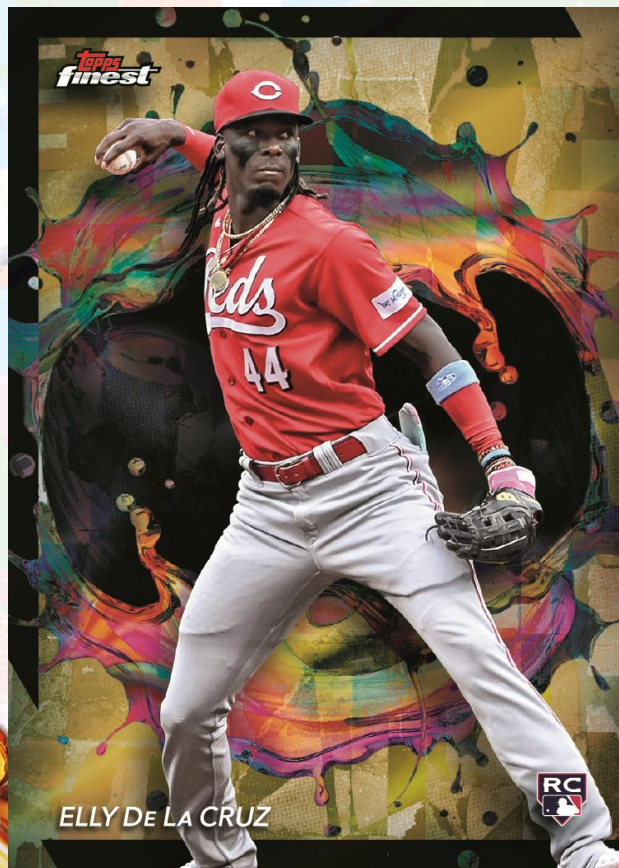

2024 TOPPS FINEST BASEBALL

BASE CARDS

Base Rare – Gold Refractor

Base Rare – 2 per box

Base Rare Parallels:

- Refractor- 1:48 Packs
- Checkerboard Refractor- 1:12 packs
- Oil Spill Refractor – 1:790 packs
- Sky Blue Refractor - #’d to 150
- Purple Refractor - #’d to 125
- Blue Refractor - #’d to 99
- Purple Checkerboard Refractor - #’d to 75
- Blue Checkerboard Refractor - #’d to 49
- Green Refractor - #’d to 25
- Gold Refractor - #’d to 20
- Orange Refractor - #’d to 15
- Black Refractor - #’d to 10
- Red Lava Refractor - #’d to 3
- SuperFractor - #’d 1-of-1

Finest Rookies Design Variation

- Refractor – 1:30 packs
- Purple Refractor - #’d to 125
- Blue Refractor - #’d to 99
- Green Refractor - #’d to 75
- Gold Refractor - #’d to 50
- Orange Refractor - #’d to 25
- Black Refractor - #’d to 10
- Red Refractor - #’d to 5
- SuperFractor - #’d 1-of-1