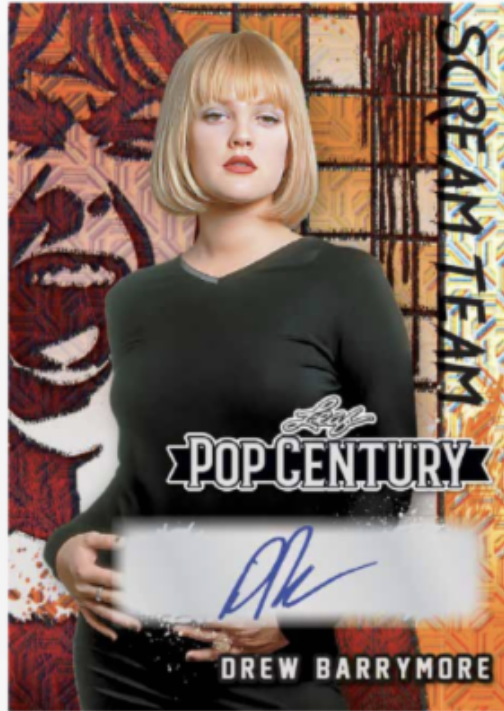

Images, designs and signatures are for presentations purpose only

SCREAM TEAM