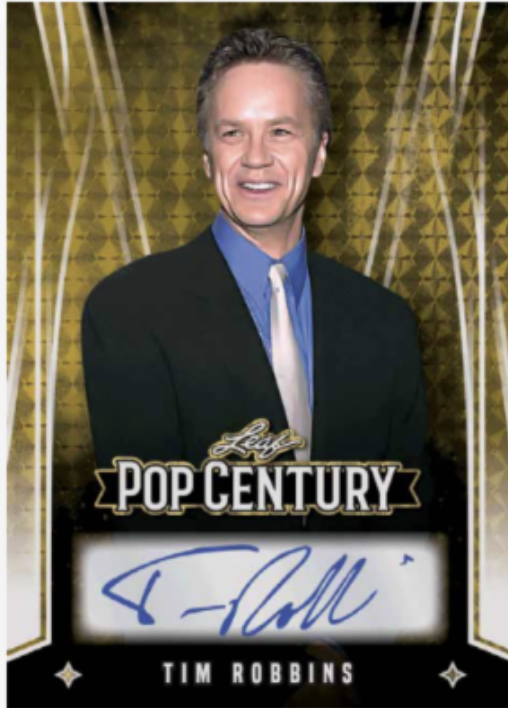

2025 LEAF METAL POP CENTURY

Images, designs and signatures are for presentations purpose only

BASE AUTO