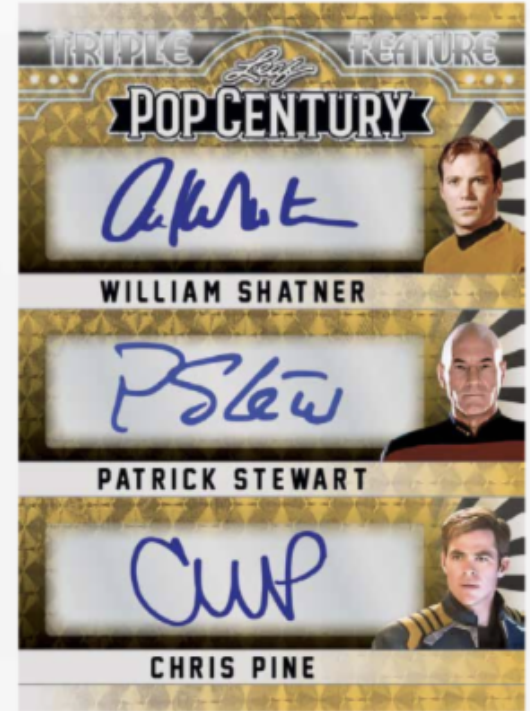

Images, designs and signatures are for presentations purpose only

TRIPLE FEATURE

The cards above are just a small indication of some of the fun and unique inserts featured this year.

Instagram: @Leaftradingcards

LeafTradingCards.com

X: @Leaf_Cards

© 2025 Leaf Trading Cards. These cards are solely licensed by the depicted player. These cards have not been authorized, endorsed or approved by any licensing body. Leaf is the TM of Leaf Trading Cards. 400 Tittle Dr, Building B, The Colony, TX 75056. Design, content, signatures and checklist are subject to change.